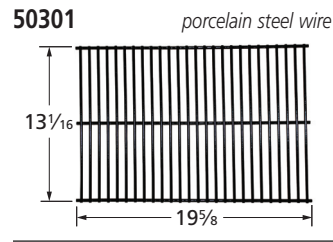

Sunbeam Cooking Grids