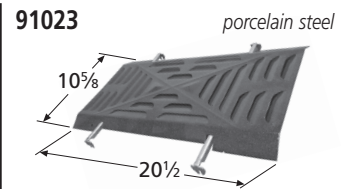

Ring Burner

15902

stainless steel

Sunbeam Cooking Grids

Rock Grates & Heat Plates *(listed in descending order of critical-fit dimension)*

Valves, Plumbing, & Repair Parts