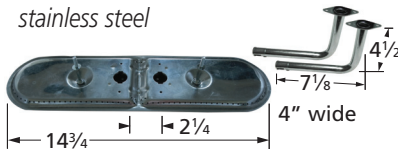

Sunbeam

H-Single Burners

10101-70301

stainless steel

H-Twin, 1 1/4" offset

10502-70301

stainless steel

20502-70301

cast iron

Oval Twin, 2 1/4" offset

11602-70301

stainless steel

11602-74202

stainless steel

15102-71112

stainless steel

Ring Burner

15902

stainless steel

Sunbeam Cooking Grids

Rock Grates & Heat Plates *(listed in descending order of critical-fit dimension)*

Valves, Plumbing, & Repair Parts