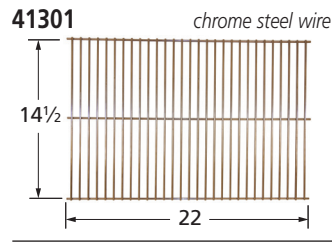

Sunbeam Cooking Grids