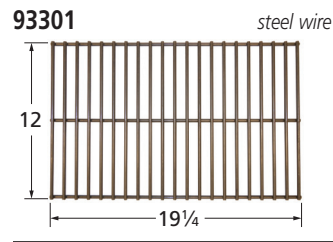

Ring Burner

15902

stainless steel

Sunbeam Cooking Grids

Rock Grates & Heat Plates *(listed in descending order of critical-fit dimension)*

Valves, Plumbing, & Repair Parts