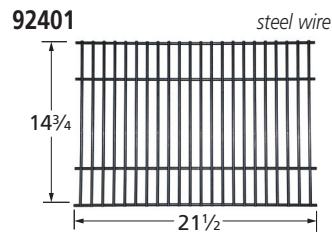

Ring Burner

15902

stainless steel

Sunbeam Cooking Grids

Rock Grates & Heat Plates *(listed in descending order of critical-fit dimension)*

Valves, Plumbing, & Repair Parts