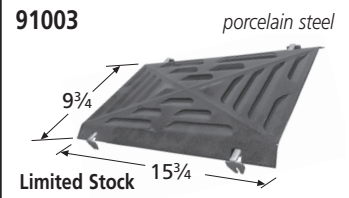

Ring Burner

15902

stainless steel

Sunbeam Cooking Grids

Rock Grates & Heat Plates *(listed in descending order of critical-fit dimension)*

Valves, Plumbing, & Repair Parts