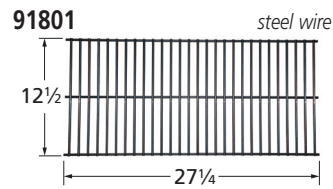

Ring Burner

15902

stainless steel

Sunbeam Cooking Grids

Rock Grates & Heat Plates *(listed in descending order of critical-fit dimension)*

Valves, Plumbing, & Repair Parts