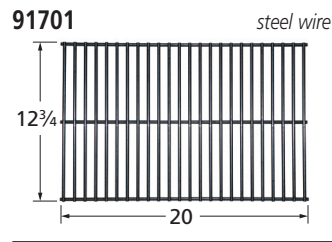

Rock Grates & Heat Plates *(listed in descending order of critical-fit dimension)*