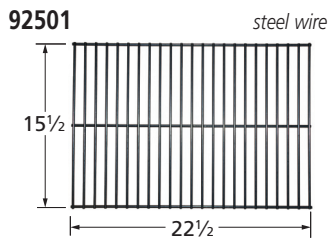

Ring Burner

15902

stainless steel

Sunbeam Cooking Grids

Rock Grates & Heat Plates *(listed in descending order of critical-fit dimension)*

Valves, Plumbing, & Repair Parts