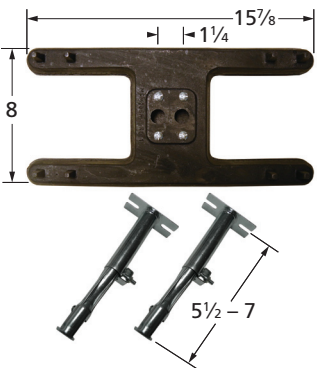

Sunbeam

H-Single Burners

10101-70301

stainless steel

H-Twin, 1 1/4" offset

10502-70301

stainless steel

20502-70301

cast iron

Oval Twin, 2 1/4" offset

11602-70301

stainless steel

11602-74202

stainless steel

15102-71112

stainless steel

Ring Burner

15902

stainless steel

Sunbeam Cooking Grids

Rock Grates & Heat Plates *(listed in descending order of critical-fit dimension)*

Valves, Plumbing, & Repair Parts