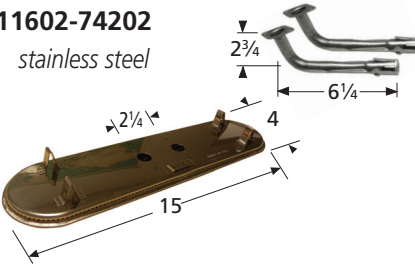

Sunbeam

H-Single Burners

10101-70301

stainless steel

H-Twin, 1 1/4" offset

10502-70301

stainless steel

20502-70301

cast iron

Oval Twin, 2 1/4" offset

11602-70301

stainless steel

11602-74202

stainless steel

15102-71112

stainless steel

Ring Burner

15902

stainless steel

Sunbeam Cooking Grids

Rock Grates & Heat Plates *(listed in descending order of critical-fit dimension)*

Valves, Plumbing, & Repair Parts