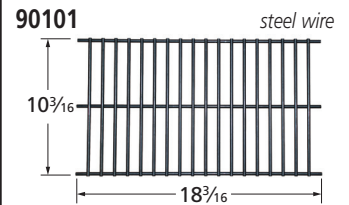

Ring Burner

15902

stainless steel

Sunbeam Cooking Grids

Rock Grates & Heat Plates *(listed in descending order of critical-fit dimension)*

Valves, Plumbing, & Repair Parts