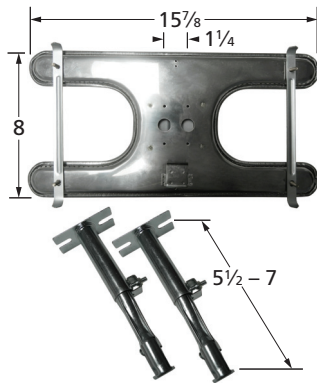

Sunbeam

H-Single Burners

10101-70301

stainless steel

H-Twin, 1 1/4" offset

10502-70301

stainless steel

20502-70301

cast iron

Oval Twin, 2 1/4" offset

11602-70301

stainless steel

11602-74202

stainless steel

15102-71112

stainless steel

Ring Burner

15902

stainless steel

Sunbeam Cooking Grids

Rock Grates & Heat Plates *(listed in descending order of critical-fit dimension)*

Valves, Plumbing, & Repair Parts