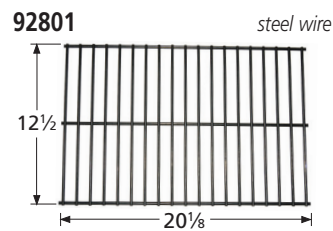

Ring Burner

15902

stainless steel

Sunbeam Cooking Grids

Rock Grates & Heat Plates *(listed in descending order of critical-fit dimension)*

Valves, Plumbing, & Repair Parts