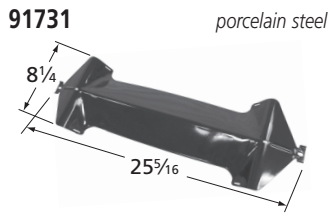

Ring Burner

15902

stainless steel

Sunbeam Cooking Grids

Rock Grates & Heat Plates *(listed in descending order of critical-fit dimension)*

Valves, Plumbing, & Repair Parts