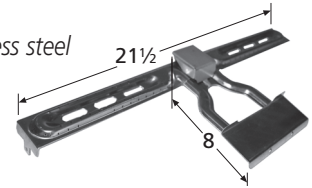

Ring Burner

15902

stainless steel