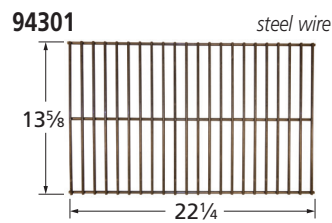

Ring Burner

15902

stainless steel

Sunbeam Cooking Grids

Rock Grates & Heat Plates *(listed in descending order of critical-fit dimension)*

Valves, Plumbing, & Repair Parts