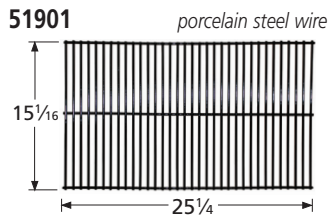

Sunbeam Cooking Grids