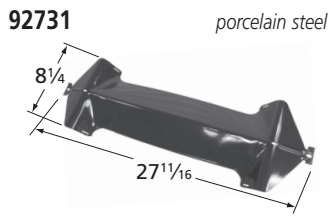

Ring Burner

15902

stainless steel

Sunbeam Cooking Grids

Rock Grates & Heat Plates *(listed in descending order of critical-fit dimension)*

Valves, Plumbing, & Repair Parts