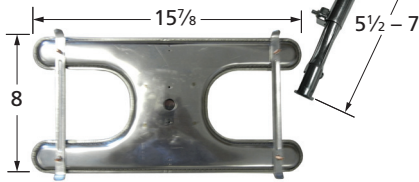

Sunbeam

H-Single Burners

10101-70301

stainless steel

H-Twin, 1 1/4" offset

10502-70301

stainless steel

20502-70301

cast iron

Oval Twin, 2 1/4" offset

11602-70301

stainless steel

11602-74202

stainless steel

15102-71112

stainless steel