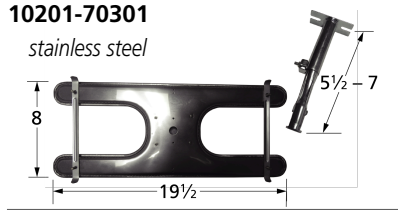

Falcon

H-Single Burners