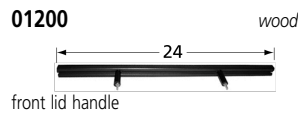

BRANDS

Falcon Valves

33200

orifice

37900

orifice

38600

valve