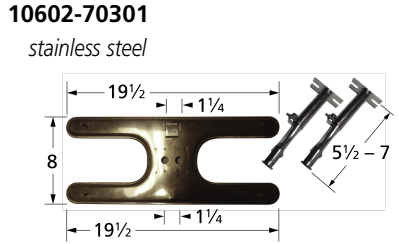

H-Twin Burners