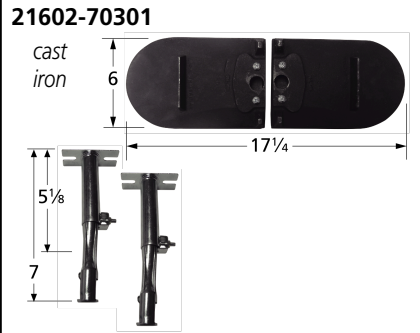

Oval Twin Burners