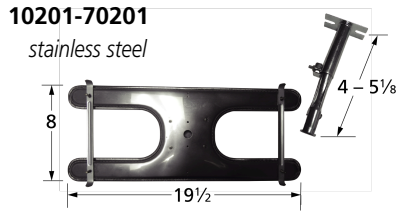

Falcon

H-Single Burners