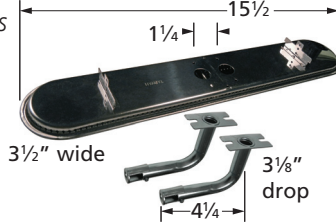

Arkla/Preway

H-Twin Burners, 1 1/4" offset

10502-72502

stainless steel

10502-73002

stainless steel

20502-70301

cast iron

Oval Twin, 2 1/4"

16702-73112

stainless steel

15102-71112

stainless steel

Cooking Grids

51901

porcelain steel wire