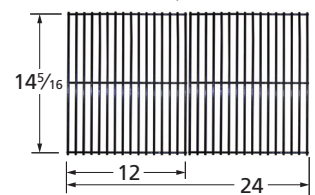

51302

porcelain steel wire