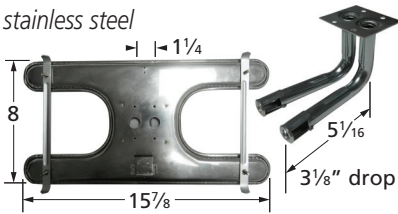

Arkla/Preway

H-Twin Burners, 1 1/4" offset

10502-72502

stainless steel

10502-73002

stainless steel

20502-70301

cast iron

Oval Twin, 2 1/4"

16702-73112

stainless steel

15102-71112

stainless steel

Cooking Grids

51901

porcelain steel wire