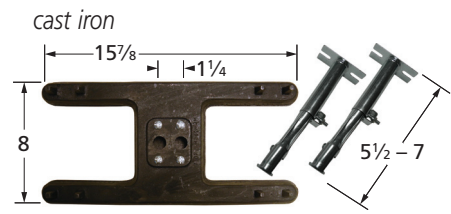

Arkla/Preway

H-Twin Burners, 1 1/4" offset

10502-72502

stainless steel

10502-73002

stainless steel

20502-70301

cast iron

Oval Twin, 2 1/4"

16702-73112

stainless steel

15102-71112

stainless steel

Cooking Grids

51901

porcelain steel wire