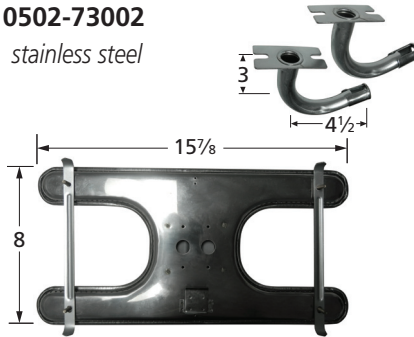

Arkla/Preway

H-Twin Burners, 1 1/4" offset

10502-72502

stainless steel

10502-73002

stainless steel

20502-70301

cast iron

Oval Twin, 2 1/4"

16702-73112

stainless steel

15102-71112

stainless steel

Cooking Grids

51901

porcelain steel wire