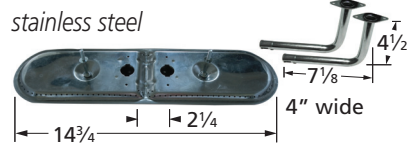

Arkla/Preway

H-Twin Burners, 1 1/4" offset

10502-72502

stainless steel

10502-73002

stainless steel

20502-70301

cast iron

Oval Twin, 2 1/4"

16702-73112

stainless steel

15102-71112

stainless steel

Cooking Grids

51901

porcelain steel wire