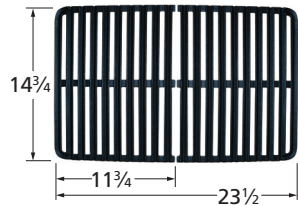

61602

cast iron